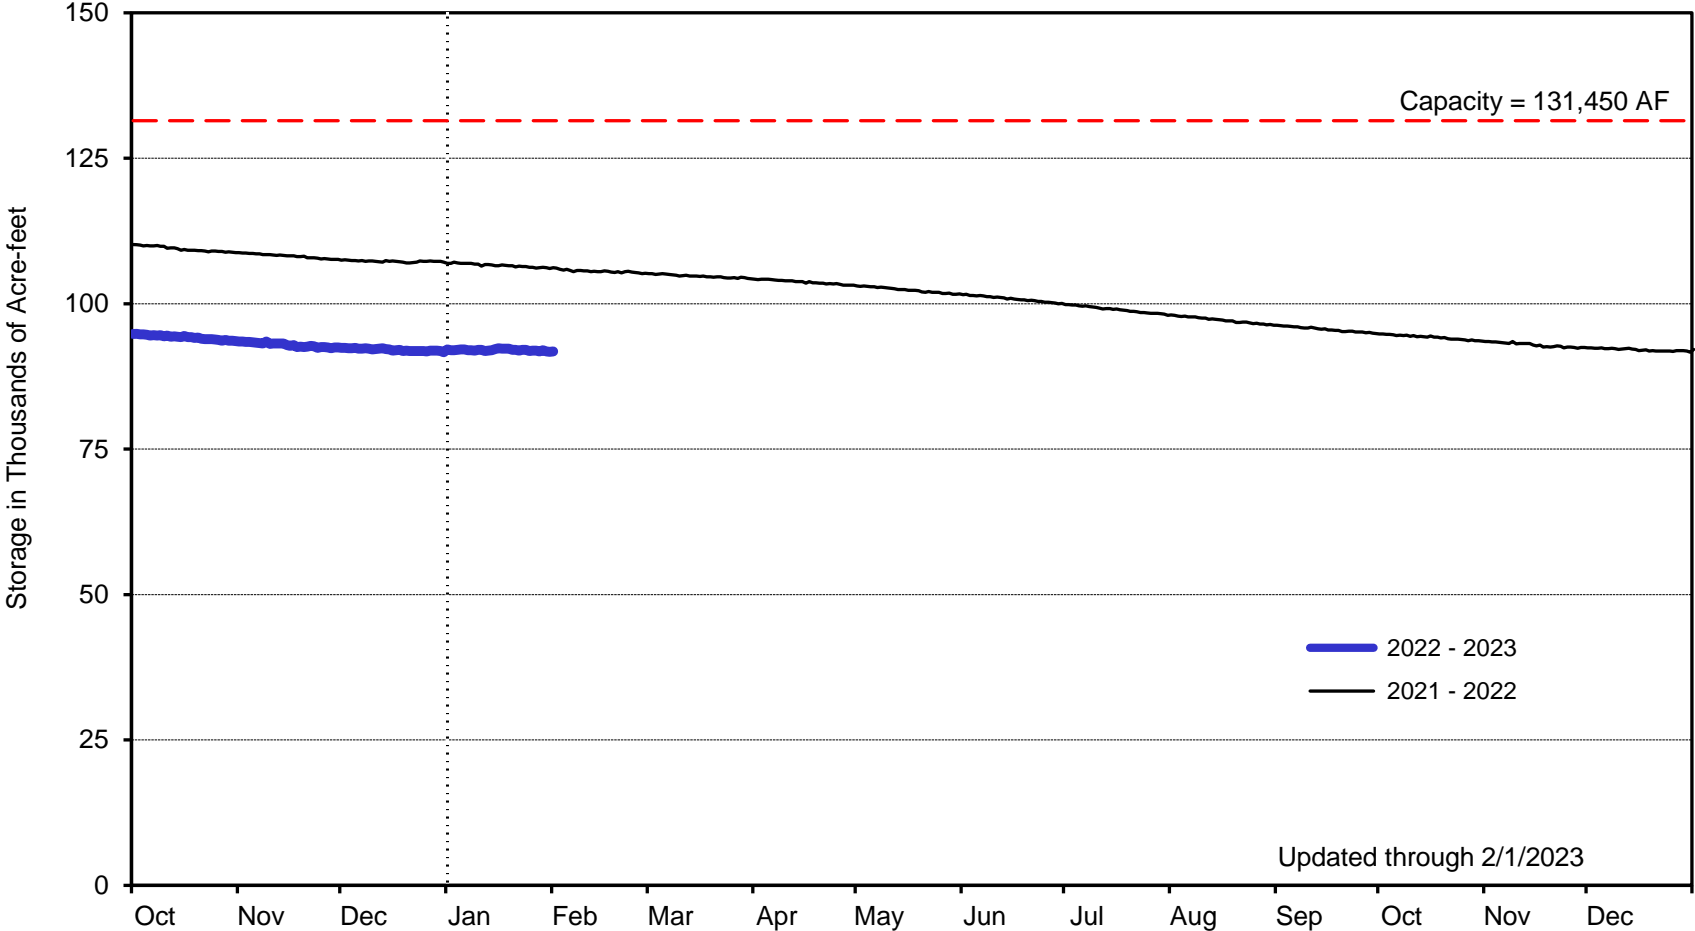

# Lake Perris Storage

Combination Water/Calendar Year

Updated through 2/1/2023