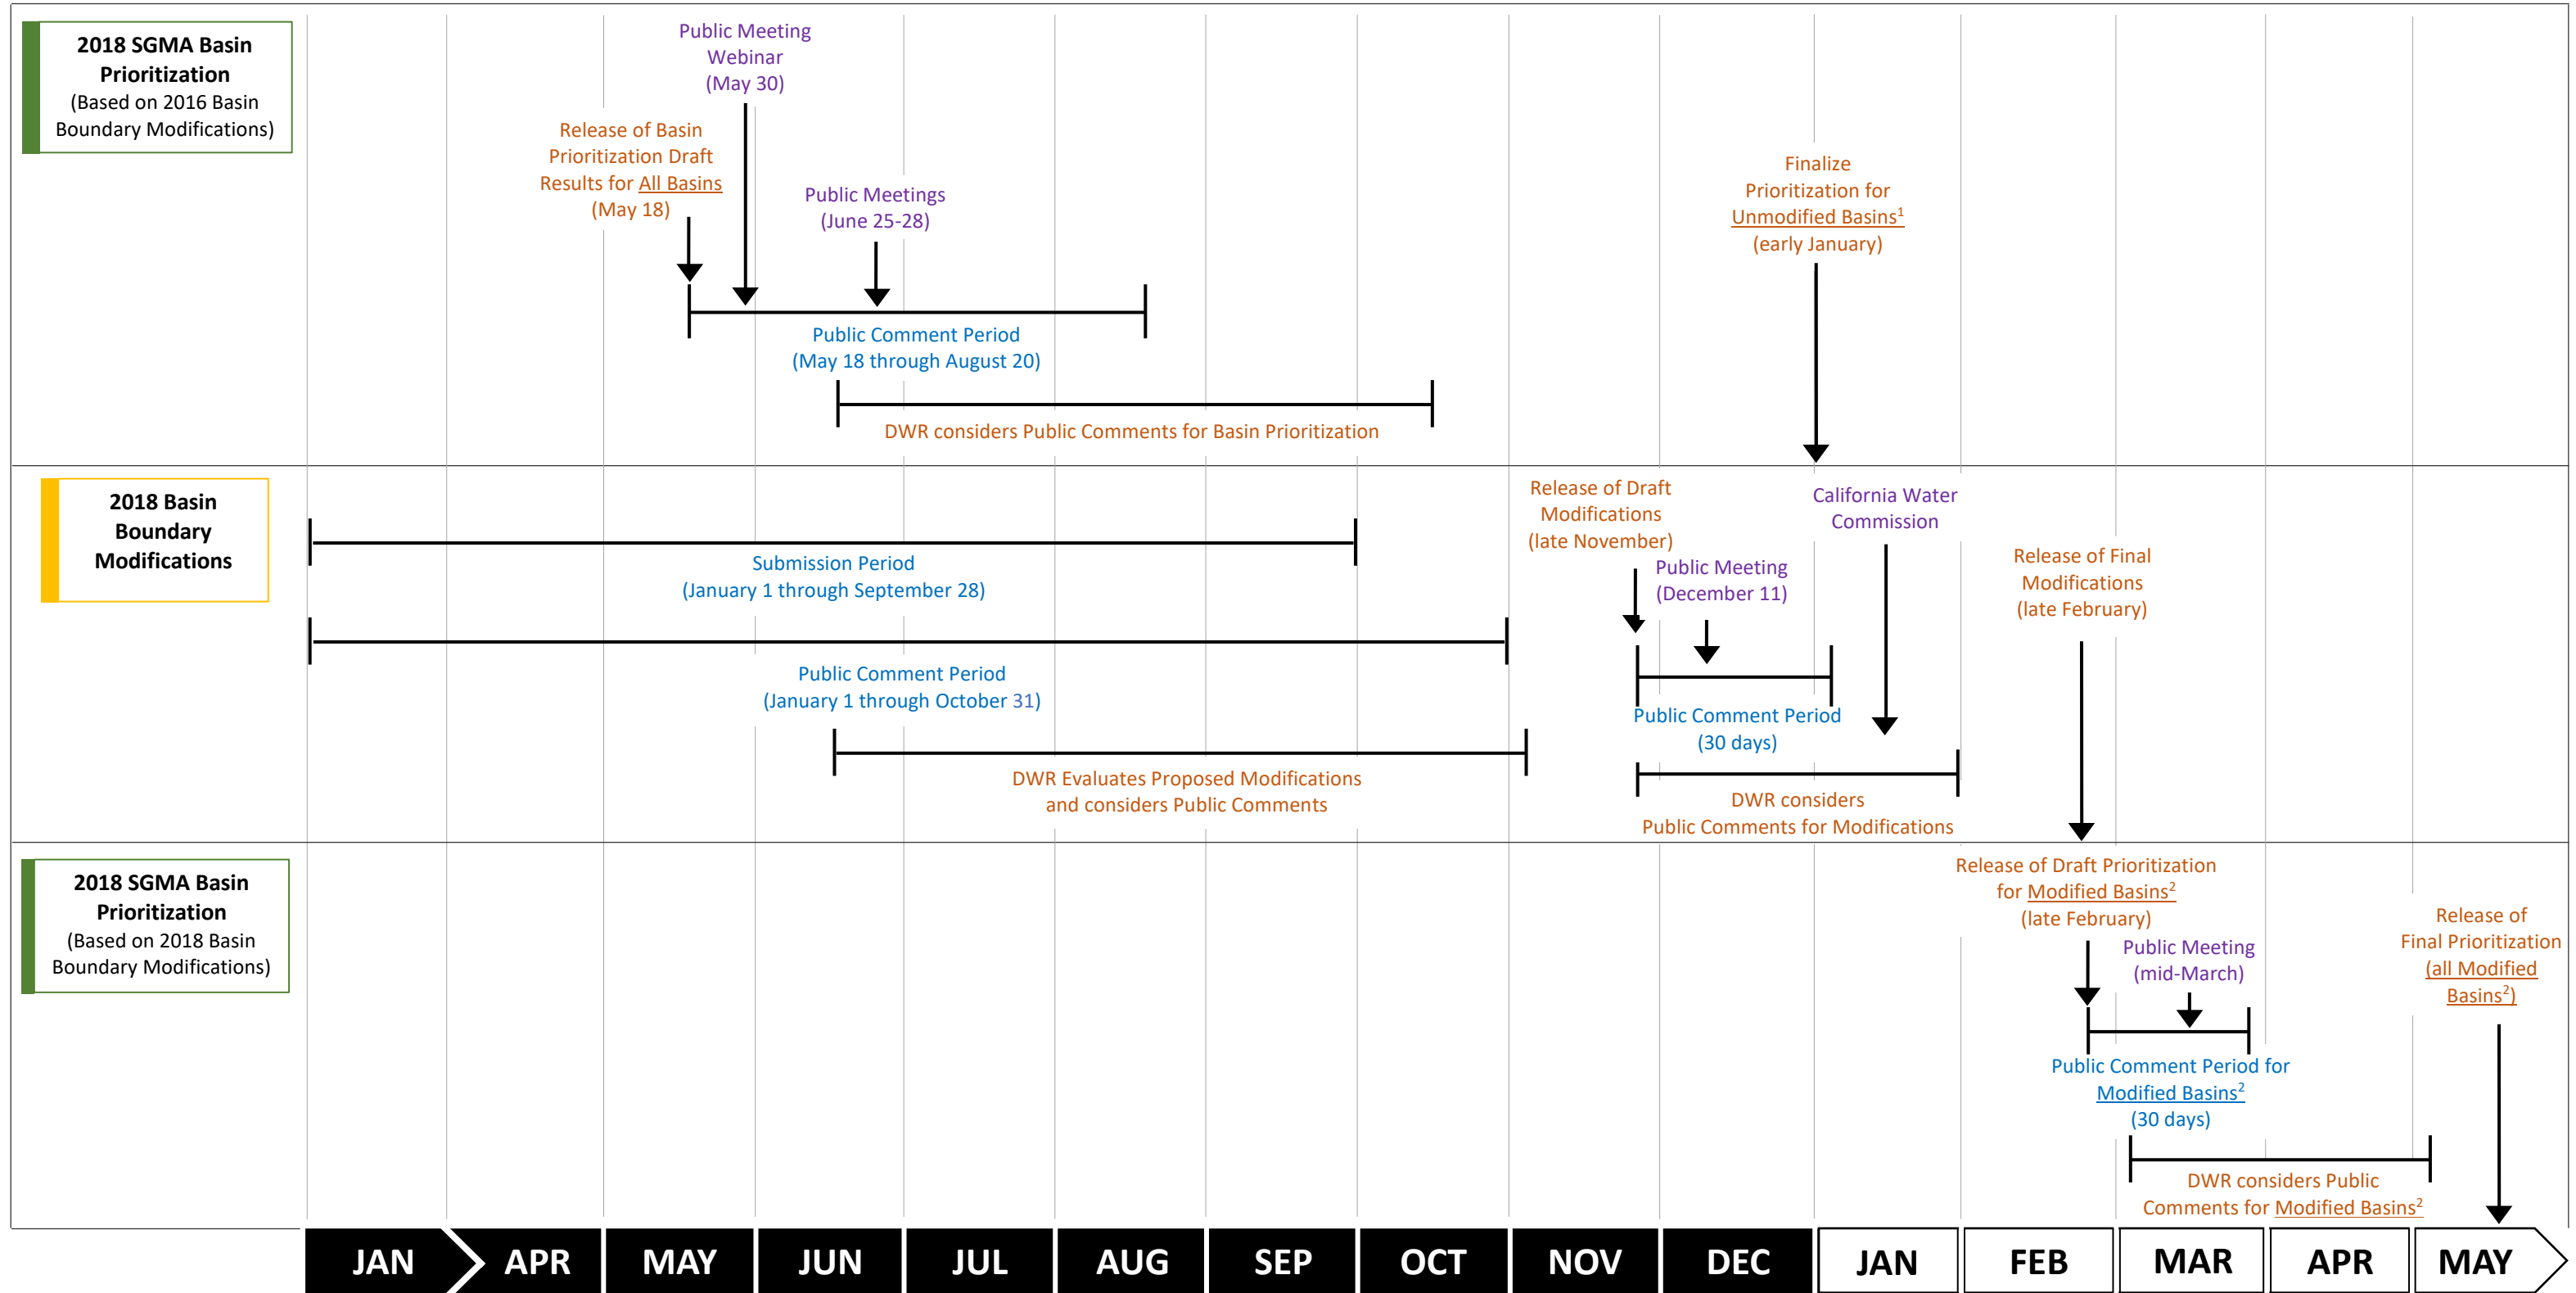

2018 SGMA Basin Prioritization Timeline

¹All basins except those affected by potential basin boundary modification based on requests submitted as of September 28, 2018.

²All basins affected by potential basin boundary modification based on requests submitted as of September 28, 2018.